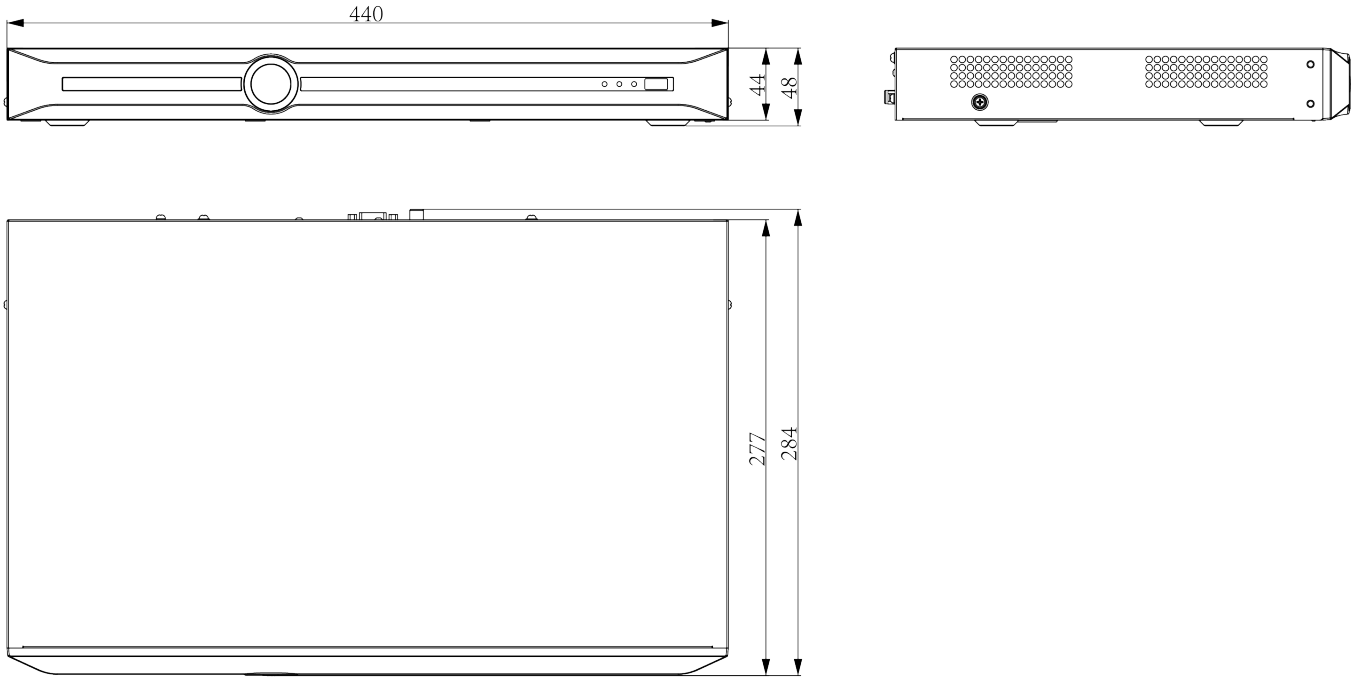

### KEY FEATURES

- Up to 20-ch IP camera accesses
- Incoming/Outgoing bandwidth: 160Mbps/64Mbps
- S+265, H.265, S+264, H.264 video formats
- Max. decoding capability: 8MP(30fps) × 2 or 1080P(30fps) × 8
- 16-ch synchronous playback
- Up to 10 TB capacity for each HDD
- Simultaneous HDMI and VGA outputs
- HDMI output at up to 4K resolution
- 1 × RJ-45, 10/100/1000 Mbps self-adaptive Ethernet port
- PoE interface, 16 × RJ45, 10/100 Mbps self-adaptive Ethernet port
- S+ 265 compression effectively reduces the storage space by up to 75%
- Support cloud upgrade

## DIMENSIONS (Unit: mm)