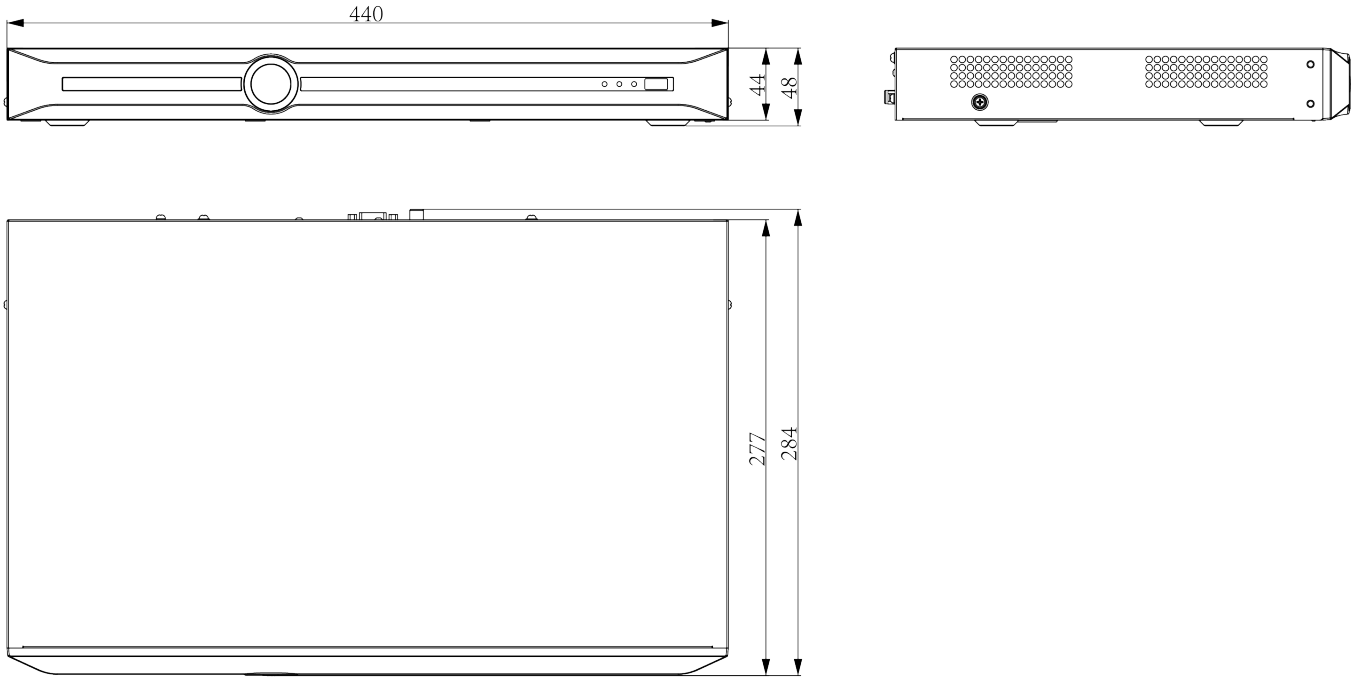

### KEY FEATURES

- Up to 10-ch IP camera accesses
- Incoming/Outgoing bandwidth: 160Mbps/64Mbps
- S+265, H.265, S+264, H.264 video formats
- Max. decoding capability: 8MP(30fps)×2 or 1080P(30fps)×8
- 10-ch synchronous playback
- Up to 10 TB capacity for each HDD
- Simultaneous HDMI and VGA outputs
- HDMI output at up to 4K resolution
- 1×RJ-45, 10/100/1000 Mbps self-adaptive Ethernet port
- PoE interface, 8×RJ45, 10/100 Mbps self-adaptive Ethernet port
- S+ 265 compression effectively reduces the storage space by up to 75%
- Support cloud upgrade

## DIMENSIONS (Unit: mm)