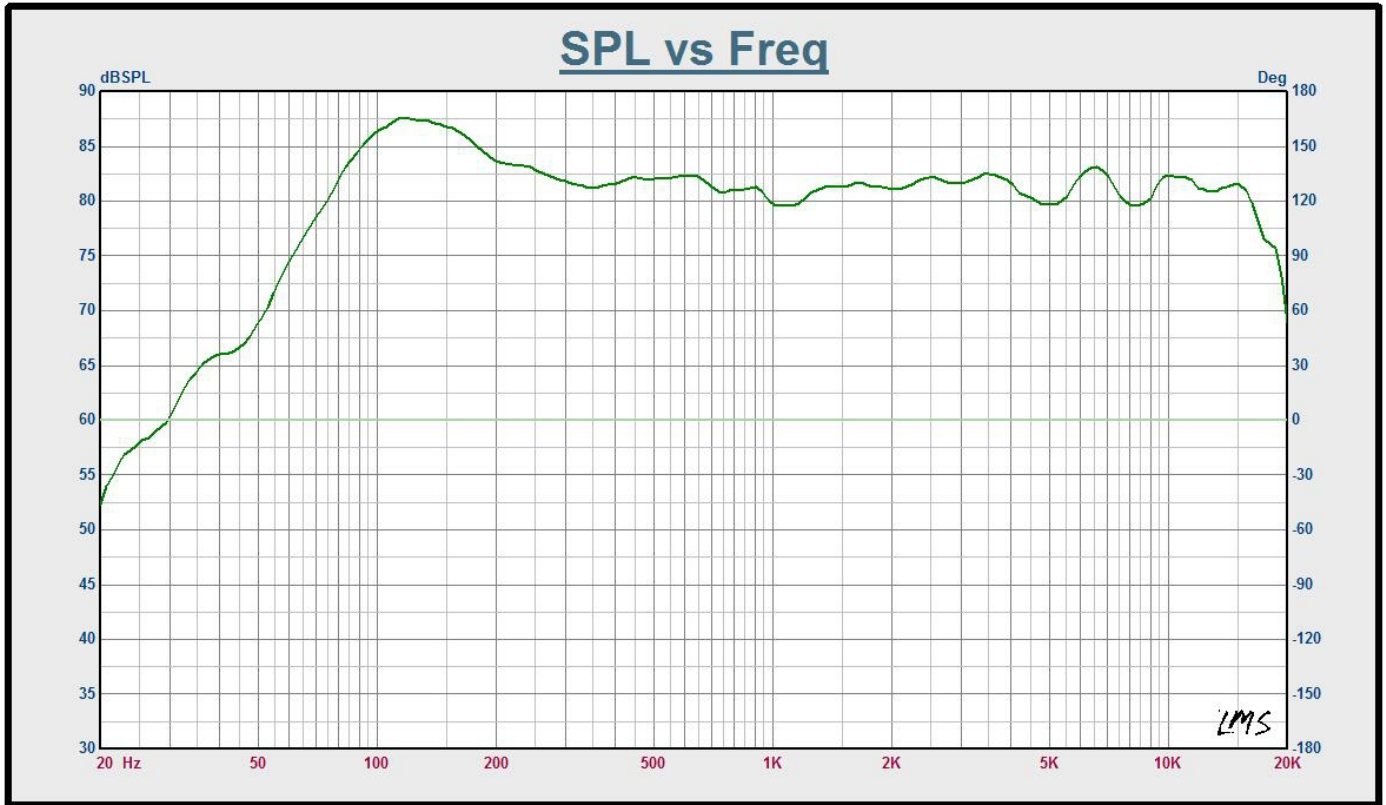

Frequency Response Curve

Map	— 27: SC15

Notes	

Data Measured: Mar 25, 2020 Wed 5:00 pm

LMS 4.6.0.371 十一月/27/2015	Person: Company:	Project: File: C520N 5寸天花铁桶.lib	Jan 25, 2021 Mon 10:01 am	LINEAR X S Y S T E M S